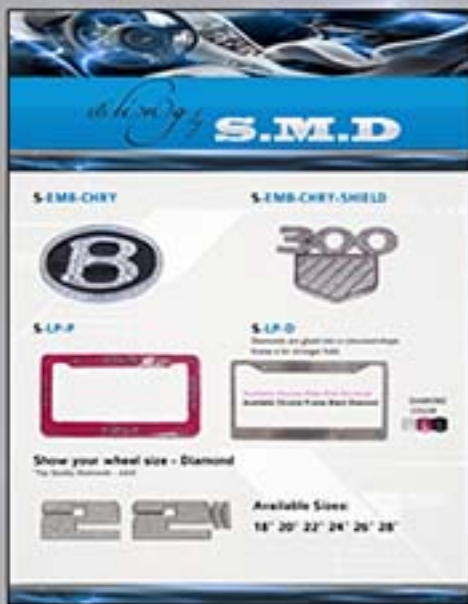

BLING BY S.M.D
PAGES 29-30